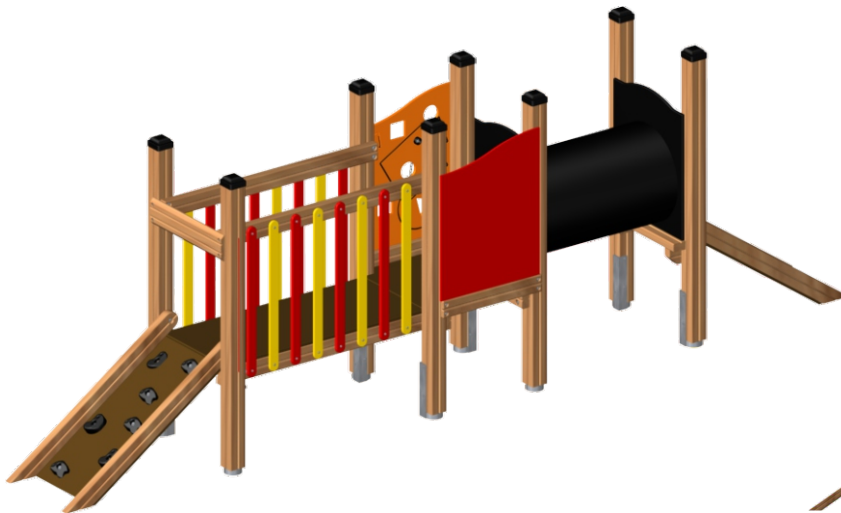

Product name: Balace Bane I
Catalogue number:
Dimensions: 467x74 cm
Total height: 156 cm
Safety zone: 767x369 cm
Platform height: 55 cm
Critical Falling Height: 55 cm
Requires falling surface: NO
Spare parts available: YES
Acc. to EN 1176: YES
Age level: 1+ years

156 cm

467 cm

74 cm

369 cm

767 cm