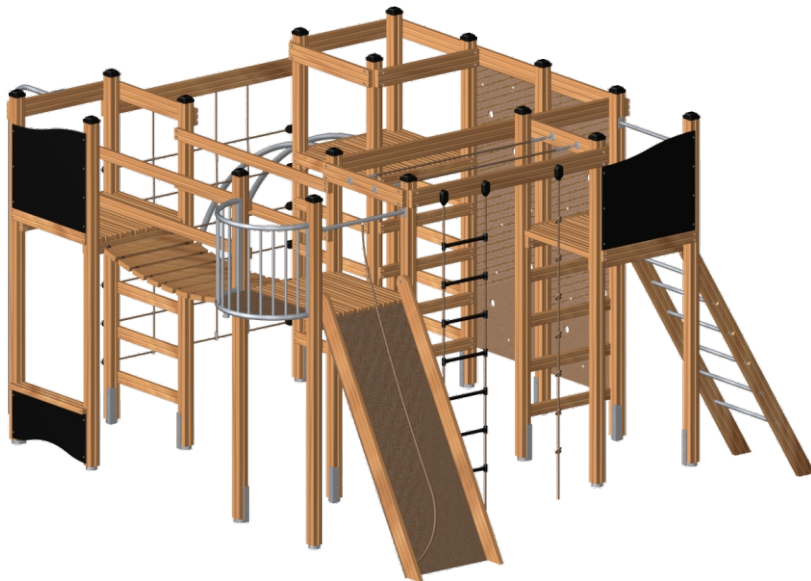

1

PNM008

LARS LAJ®

## PIONEER NATURE

Dimensions: 625x528 cm  
Safety zone: 975x831 cm  
Platform height: 180 cm  
Total height: 275 cm  
Critical Falling Height: 265 cm  
Requires falling surface: YES  
Age level: 3-12 years  
Acc. to EN 1176: YES  
Spare parts available: YES

652 cm

275 cm

975 cm

528 cm  
831 cm