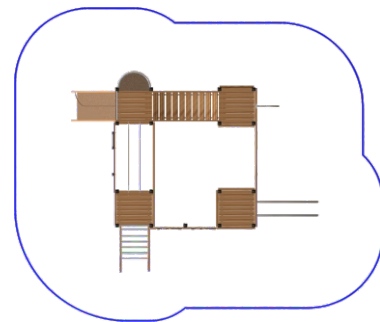

## PIONEER NATURE

Dimensions: 625x528 cm  
Safety zone: 975x831 cm  
Platform height: 180 cm  
Total height: 275 cm  
Critical Falling Height: 265 cm  
Requires falling surface: YES  
Age level: 3-12 years  
Acc. to EN 1176: YES  
Spare parts available: YES

652 cm

275 cm

975 cm

528 cm  
831 cm