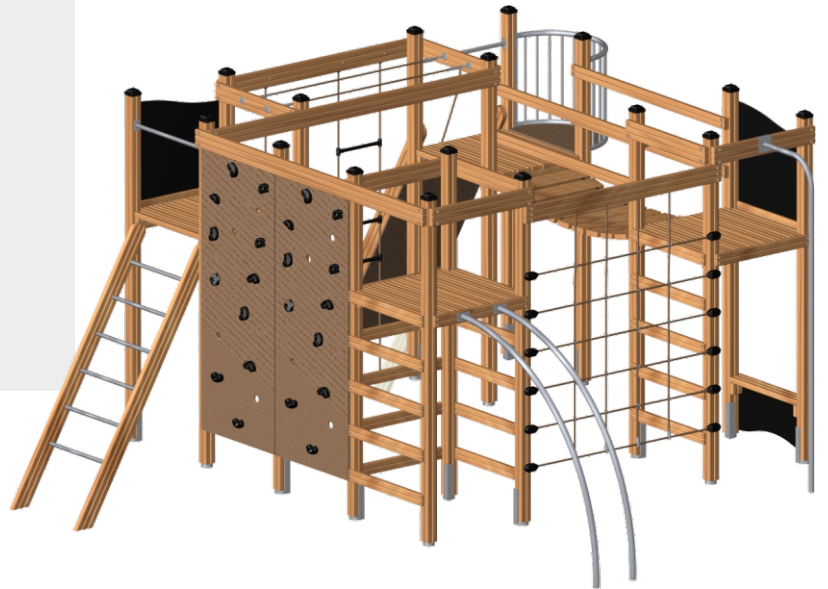

1

PNM008

LARS LAJ®

## PIONEER NATURE

Dimensions: 625x528 cm  
Safety zone: 975x831 cm  
Platform height: 180 cm  
Total height: 275 cm  
Critical Falling Height: 265 cm  
Requires falling surface: YES  
Age level: 3-12 years  
Acc. to EN 1176: YES  
Spare parts available: YES

652 cm

275 cm

975 cm

528 cm  
831 cm